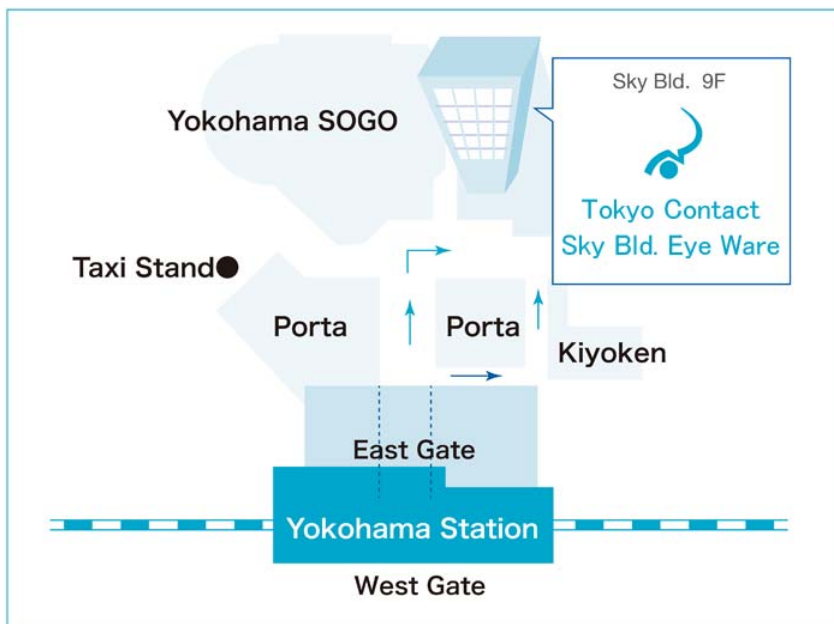

For All Eyes.

Yokohama Station East Gate Sky Bld. 9F. The Shop of eye ware and Contact lenses.

Eye Ware

Abundant brand frames such as 999,9•alain mikli•Paul Smith•Line Art / Stock of 3,000 optical frames / Domestic lens manufacturers such as HOYA•Nikon•SEIKO

Contactlens

Well-known manufacturers such as ACUVUE•Alcon•Bausch & Lomb / Flat-rate contact lenses merchant <MELS PLAN>

Open 7 Days Week

Opening hours 10:00~20:00

Directly connected to Yokohama Station

Sky Bld. 9F, 2-19-12, Takashima,
Nishi-ku, Yokohama-shi, Kanagawa-ken