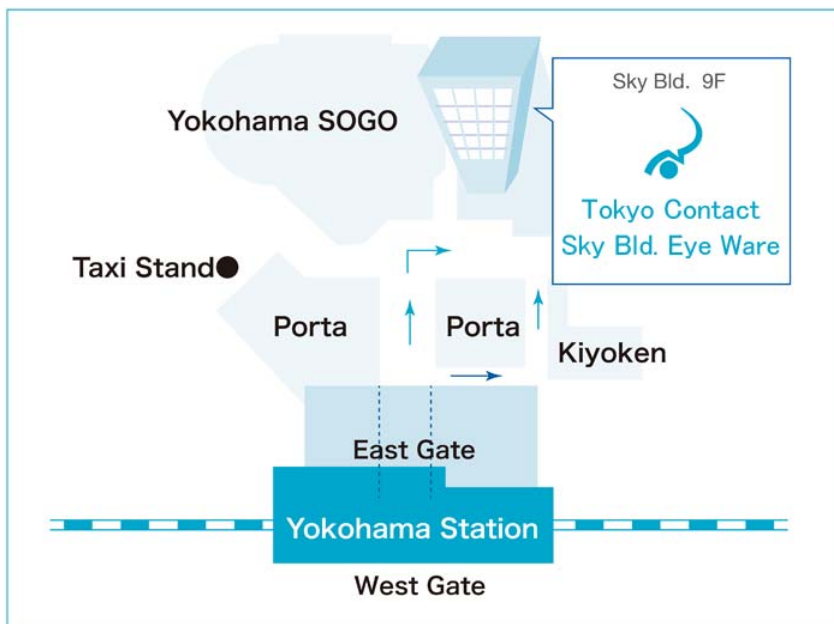

For All Eyes.

Yokohama Station East Gate Sky Bld. 9F. The Shop of eye ware and Contact lenses.

Eye Ware

Abundant brand frames such as 999,9 • alain mikli • Paul Smith • Line Art / Stock of 3,000 optical frames / Domestic lens manufacturers such as HOYA • Nikon • SEIKO

Contactlens

Well-known manufacturers such as ACUVUE • Alcon • Bausch & Lomb / Flat-rate contact lenses merchant <MELS PLAN>

Open 7 Days Week

Opening hours 10:00~20:00

Directly connected to Yokohama Station